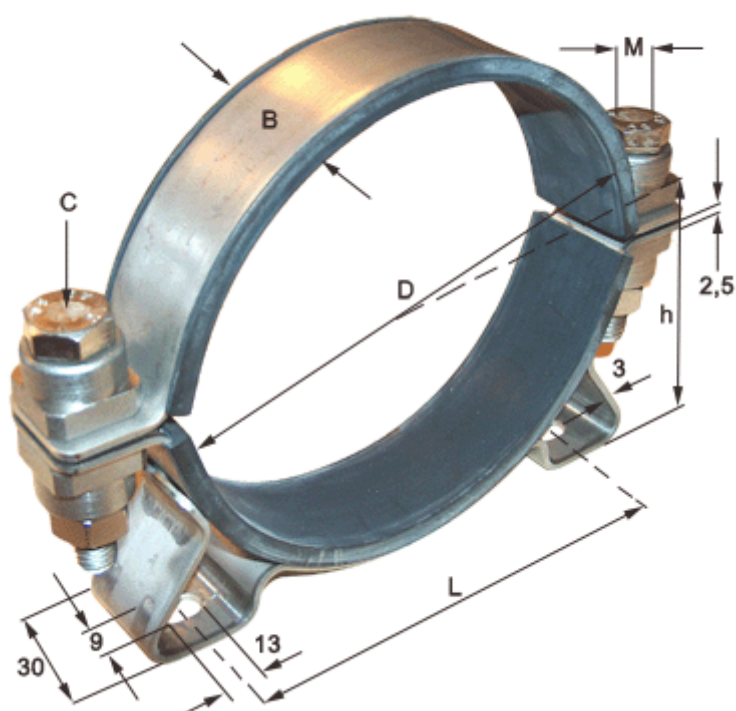

# Data Sheet

Article number: 021816025225

Description: Clamp with bracket and rubber  
SPGU 6025. 225/30 SK

## Measures

C (screw type) = SK hexagon screw

Diameter D = 225

h = 121

L = 216

Width B = 30